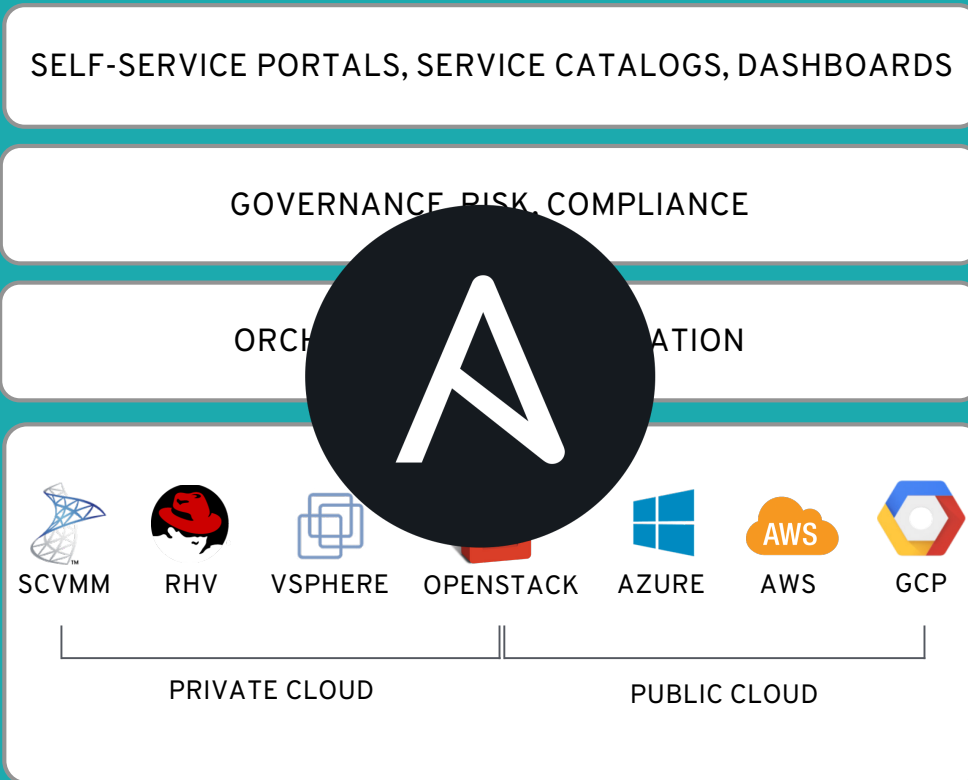

#ANSIBLEAUTOMATES

MADRID - 30 ENERO 2019

ANSIBLE

#ANSIBLEAUTOMATES

Ansible Enterprise Demo

ROBERTO CARRATALÁ

Senior Cloud & Automation Consultant

ANSIBLE

#ANSIBLEAUTOMATES

Automation Enterprise Demo

The Journey through the Hybrid Cloud

ANSIBLE

TEAMS WORKING BETTER TOGETHER WITH ANSIBLE

#ANSIBLEAUTOMATES

ANSIBLE

ROAD TO PRODUCTION - SCENARIO 1

#ANSIBLEAUTOMATES

ANSIBLE

ROAD TO PRODUCTION - SCENARIO 2

#ANSIBLEAUTOMATES

ANSIBLE

ENTERPRISE ARCHITECTURE - SOLUTION

#ANSIBLEAUTOMATES

ANSIBLE

ENTERPRISE ARCHITECTURE - NODE CLUSTER FAILURE

#ANSIBLEAUTOMATES

ANSIBLE

ENTERPRISE ARCHITECTURE - SCALABILITY

#ANSIBLEAUTOMATES

ANSIBLE

#ANSIBLEAUTOMATES

Enterprise Demo